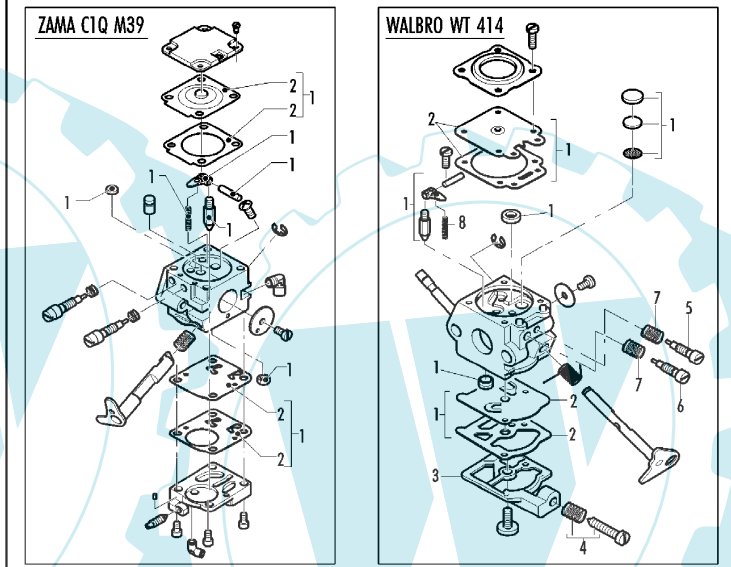

FIGURE 4

FIGURE 2