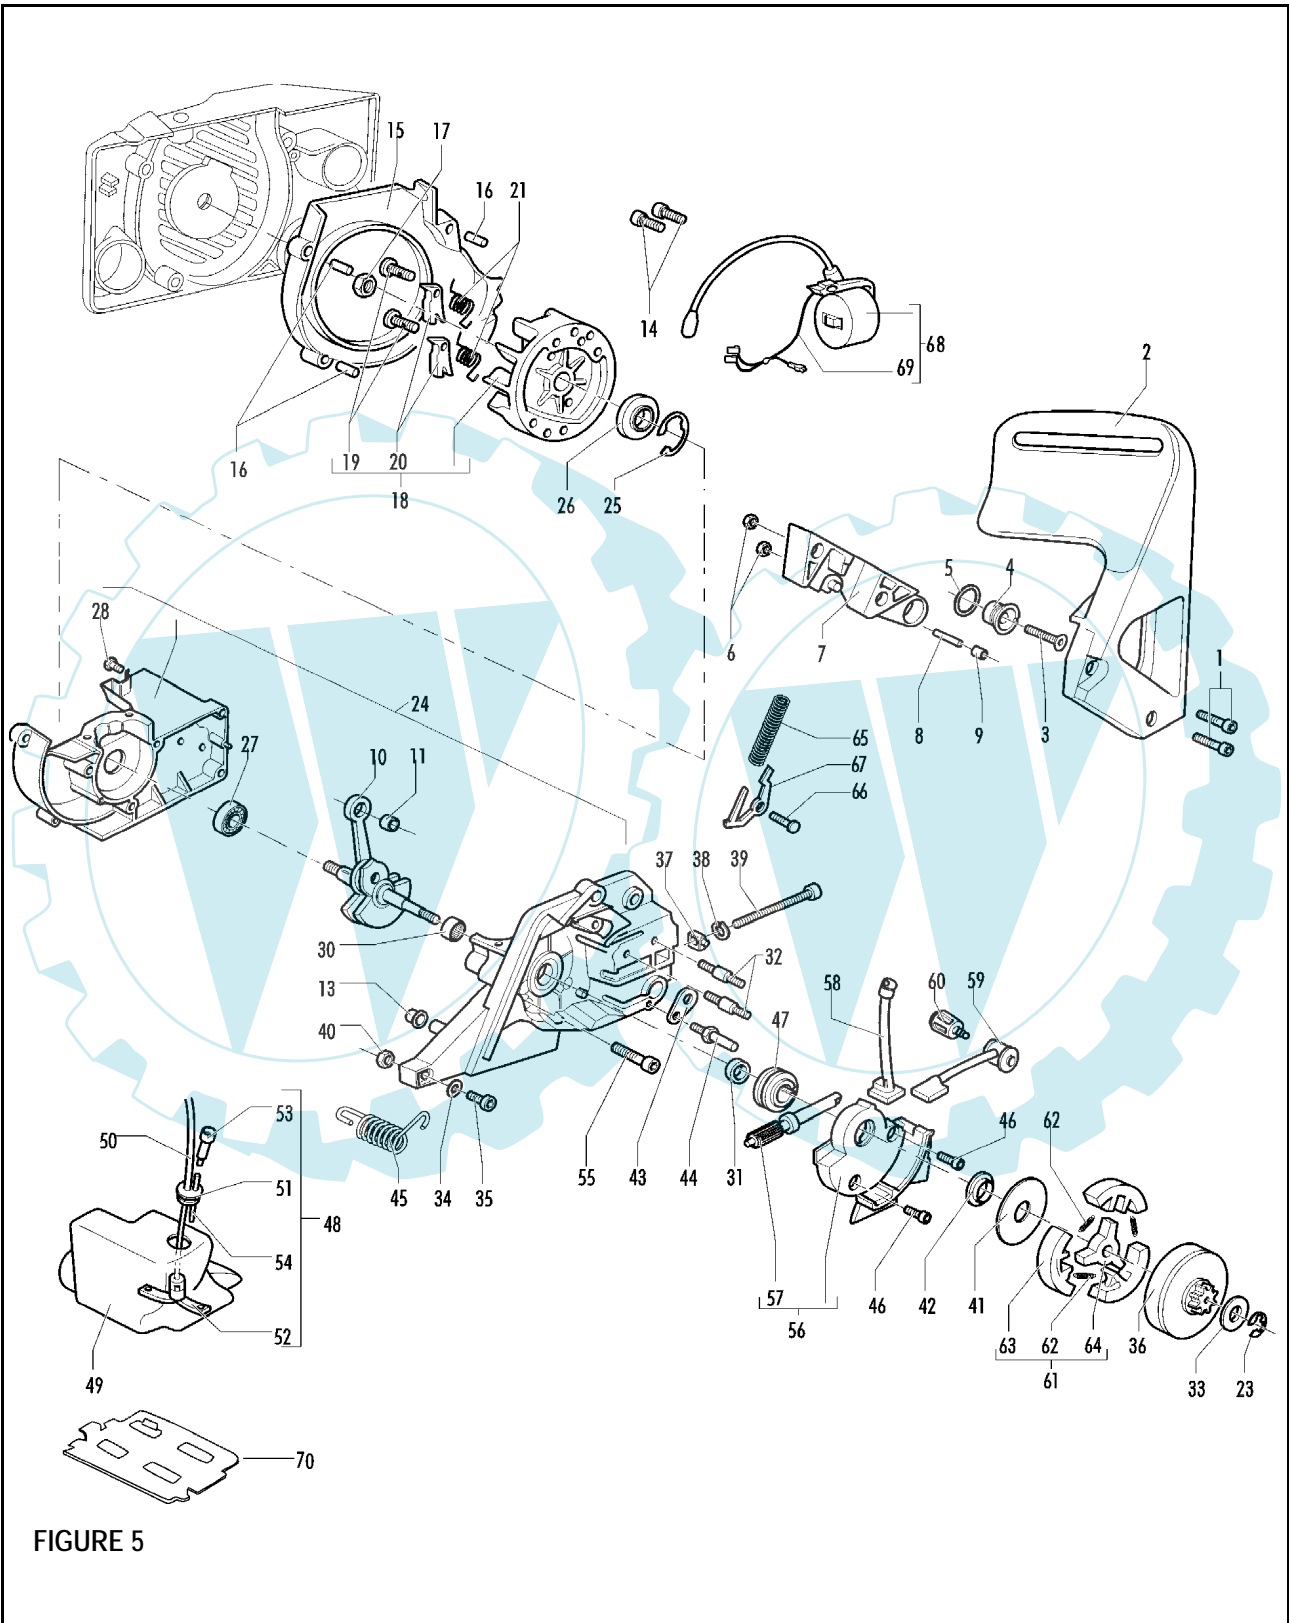

The Electrolux Group. The world's No.1 choice.

Item	P/N McC	P/N ELX	Qty	DESCRIPTION

Item	P/N McC	P/N ELX	Qty	DESCRIPTION

FIGURE 5

1	235806	538235806	2	screw M5x20	46	235802	538235802	2	screw M5x14
C 2	241907	538241907	1	brake lever	C 47	241882	538241882	1	oil pump screw
3	241905	538241905	1	screw M6x25	48	240920	538240920	1	fuel tank assy
4	241904	538241904	1	sleeve	49	• 240300	538240300	1	fuel tank
5	241906	538241906	1	washer D.10X15X1	B 50	• 240868	538240868	1	fuel hose
6	235642	538235642	2	nut M5	C 51	• 235675	538235675	1	fuel tank grommet
7	241902	538241902	1	brake housing	A 52	• 240452	538240452	1	fuel pick up
8	242017	538242017	1	band pivot	C 53	• 227582	538227582	1	vent filter
9	241903	538241903	1	brake needle	54	• 229716	538229716	1	breather pipe oil tank
10	241871	538241871	1	crankshaft assy 40cc	55	236997	538236997	4	M5x30 screw
	241873	538241873	1	crankshaft assy 46cc	B 56	241883	538241883	1	oil pump assy
C 11	• 235742	538235742	1	needle bearing 9X12X14mm (40cc)	C 57	• 241885	538241885	1	oil pump piston kit
	227329	538227329	1	needle bearing 12x15x13mm (46cc)	58	• 241895	538241895	1	pipe joint
13	235672	538235672	1	tank grommet	59	• 241896	538241896	1	oil pump tube
14	235806	538235806	2	screw M5x20	C 60	• 225062	538225062	1	oil filter
15	247290	538247290	1	air conveyor	61	242004	538242004	1	clutch assy
16	• 240358	538240358	3	spacer	B 62	• 240926	538240926	3	spring
17	235218	538235218	1	nut M8	63	• 227359	538227359	3	shoe clutch
18	242621	538242621	1	flywheel	64	• 242005	538242005	1	rotor clutch
B 19	• 235516	538235516	2	pin (starter pawl)	65	235076	538235076	1	brake spring
B 20	• 235517	538235517	2	starter pawl	66	• 235075	538235075	1	latch pivot
B 21	• 235518	538235518	2	starter spring	67	• 94006	538094006	1	brake latch
23	229137	538229137	1	benzing 4mm	C 68	243029	538243029	1	ignition coil assy
24	248496	538248496	1	crankcase kit	C 69	• 243040	538243040	1	wires assy
25	• 235899	538235899	1	seeger ring	70	240867	538240867	1	fuel tank protection
C 26	• 241879	538241879	1	seal 15X32X4/5					
27	• 235900	538235900	1	ball bearing 6002 15/32/9					
28	• 241077	538241077	1	self-threading screw 4X14					
30	• 241253	538241253	1	needle bearing 15X21X12					
C 31	• 228872	538228872	1	seal 13-32-5 (S7)					
B 32	• 241881	538241881	2	bar bolt M8					
33	235287	538235287	1	clutch washer					
34	227259	538227259	1	washer					
35	235806	538235806	1	screw M5x20					
B 36	240266	538240266	1	drum sprocket .325					
B 37	241908	538241908	1	bar adjustment nut					
B 38	235367	538235367	1	benzing 4mm					
B 39	241909	538241909	1	screw					
40	235642	538235642	1	nut M5					
41	241346	538241346	1	washer					
42	242006	538242006	1	clutch spacer					
43	240309	538240309	1	oil cap plate					
C 44	240363	538240363	1	chain catcher					
B 45	240286	538240286	1	spring					

A=ALTA ROTAZIONE
B=MEDIA ROTAZIONE
C=ALTA ROTAZIONE
NUOVI CODICI

A=HIGH MOVING
B=MEDIUM MOVING
C=SLOW MOVING
NEW P. NUMBERS

A=HAUTE DEMANDE
B=MOYENNE DEMANDE
C=BASSE DEMANDE
NOUVELLES REFERENCES

A=GROBE NACHFRAGE
B=MITTELMAESSIGE
C=WENIGE NACHFRAGE
NEU CODEX

The Electrolux Group. The world's No.1 choice.