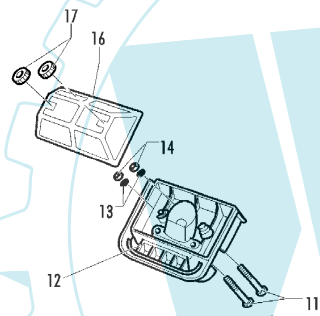

Service

FIGURE 3

FIGURE 4

FIGURE 2

The Electrolux Group. The world's No.1 choice.